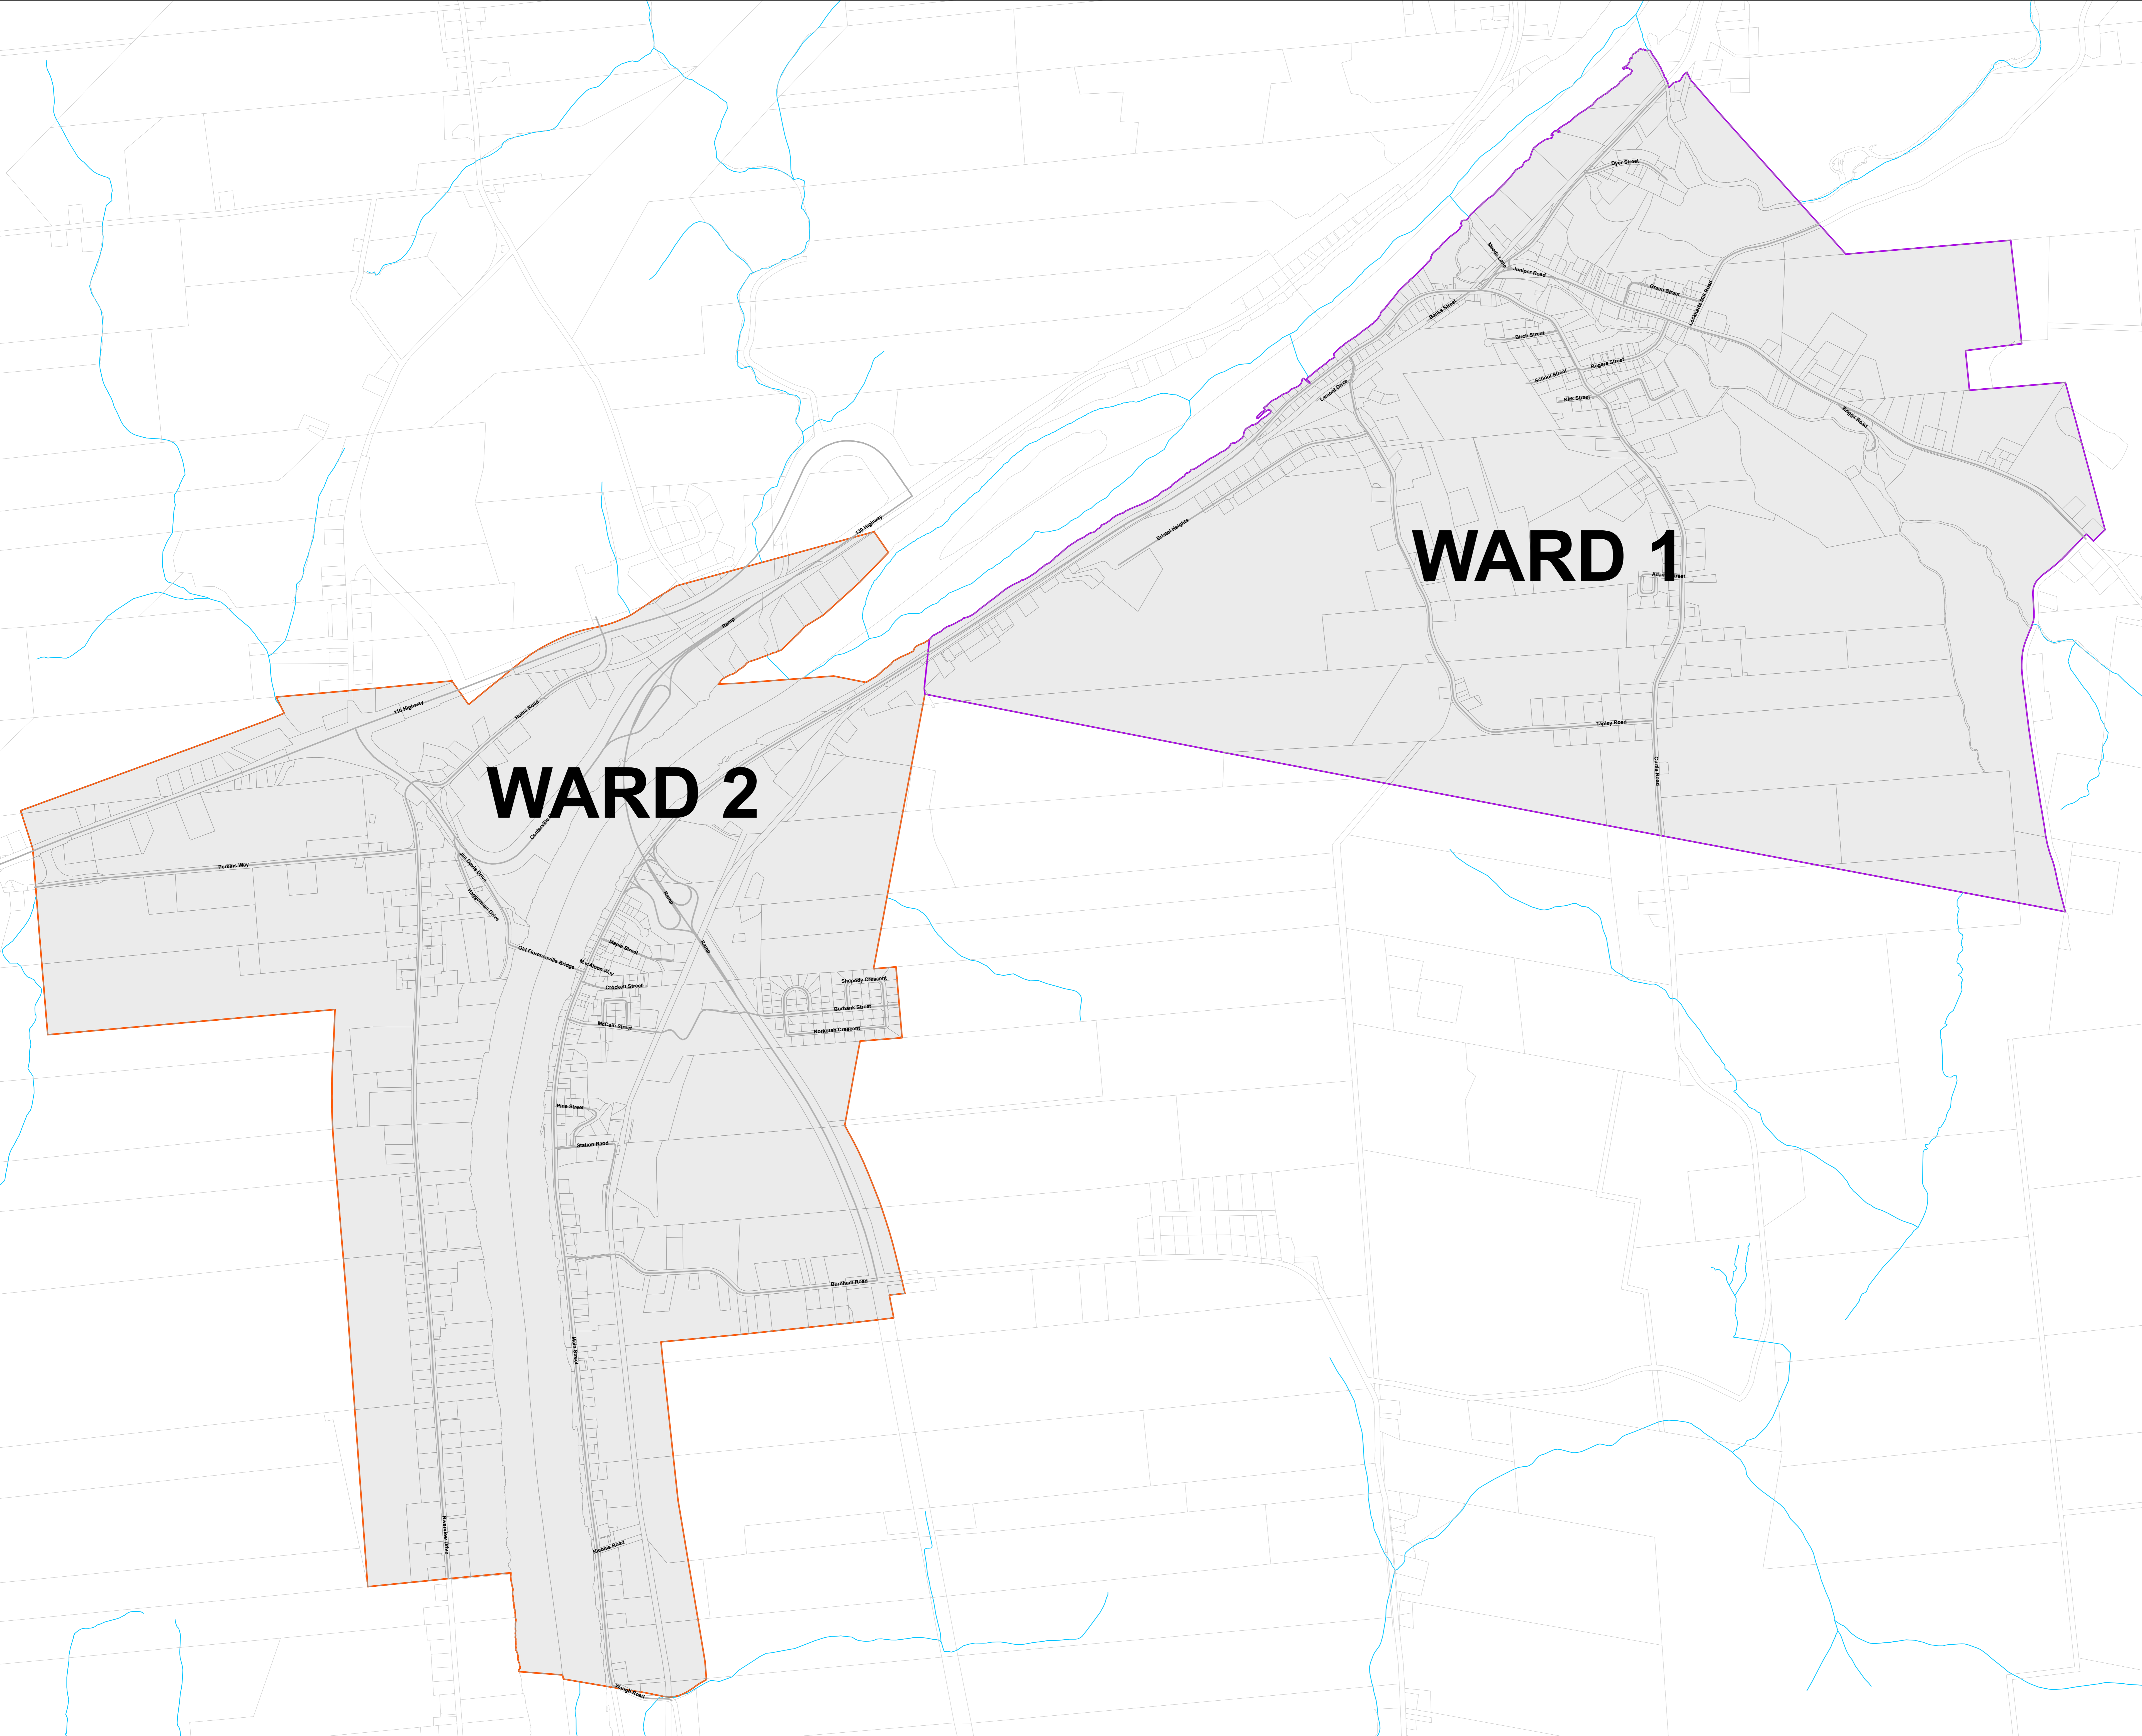

LEGEND

1. OTHER:
2. Property Lines
   - Roads
   - Ward 1
   - Ward 2
   - Watercourse

PROJECT

**TOWN OF FLORENCEVILLE-BRISTOL
ZONING BY-LAW**

DRAWING

ZONING MAP KEY PLAN

Drawing: Ward 1   Date: 2019-02-22   Revision Date: